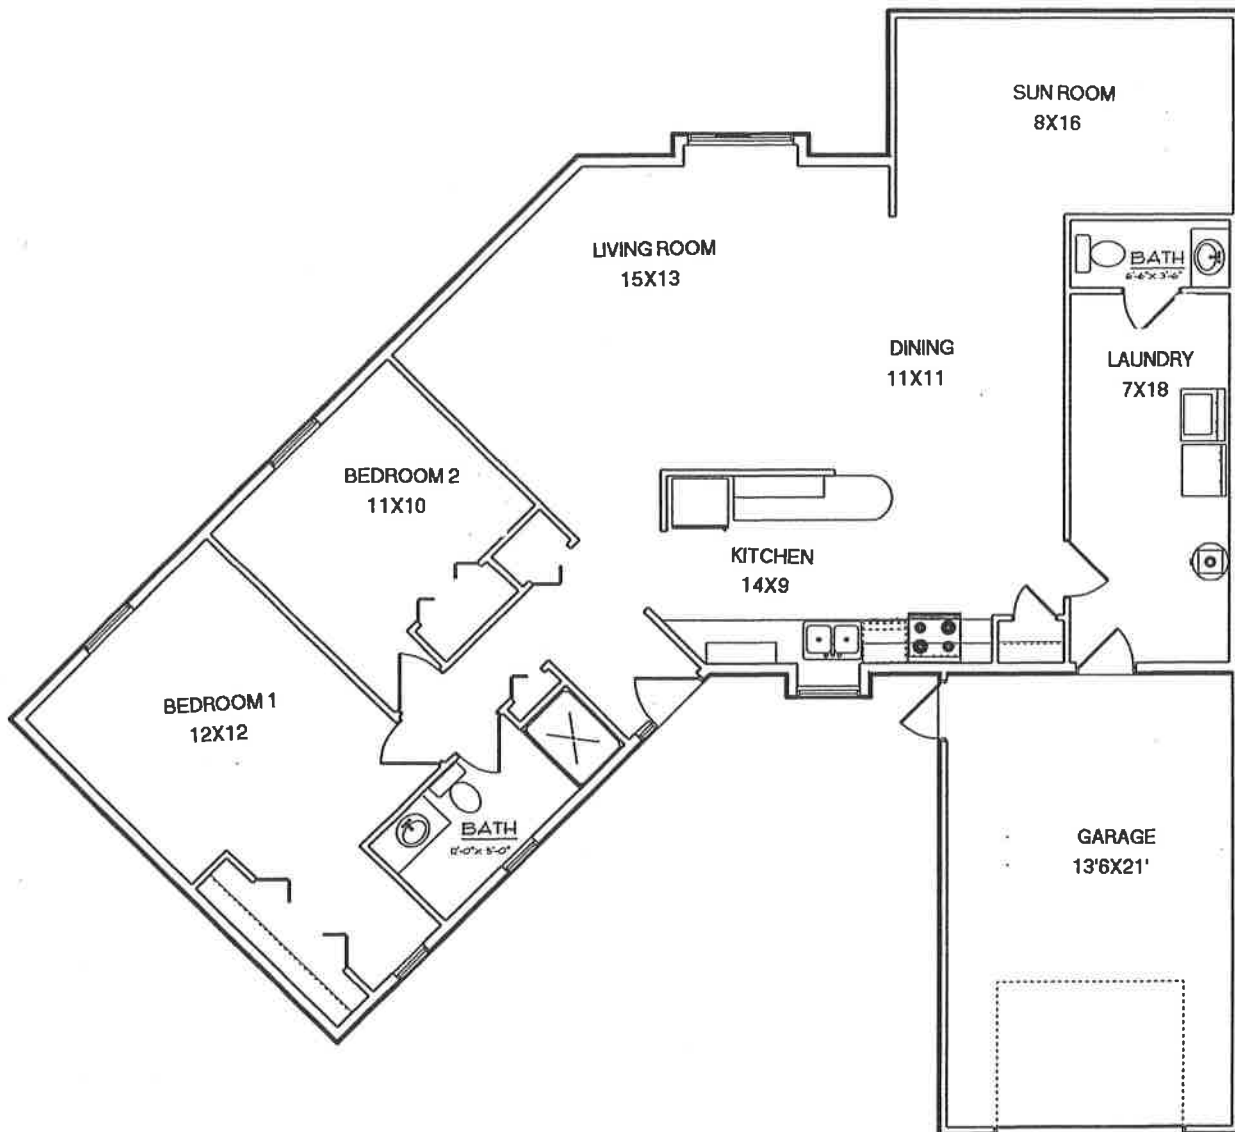

SKAALENDAL AND VENNEVOLL CONDOMINIUMS

THE YAHARA

1ST FLOOR PLAN

RESIDENCE 1343 SQ. FT.
GARAGE 308 SQ. FT.