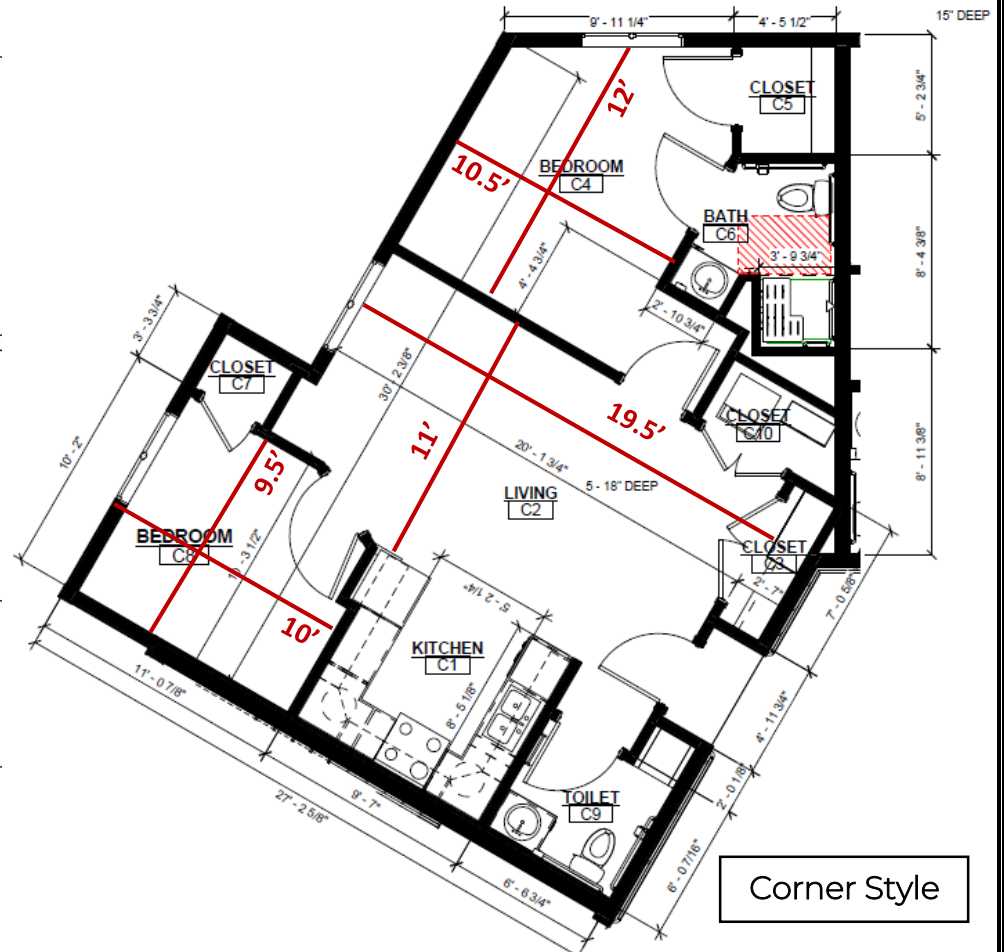

## Yahara River View Styles

- ❖ 1 Bedroom + Den
- ❖ 1.5 Bathrooms
- ❖ 750 Sq. Feet
- ❖ Full Kitchen, Washer & Dryer

Standard Style

Corner Style