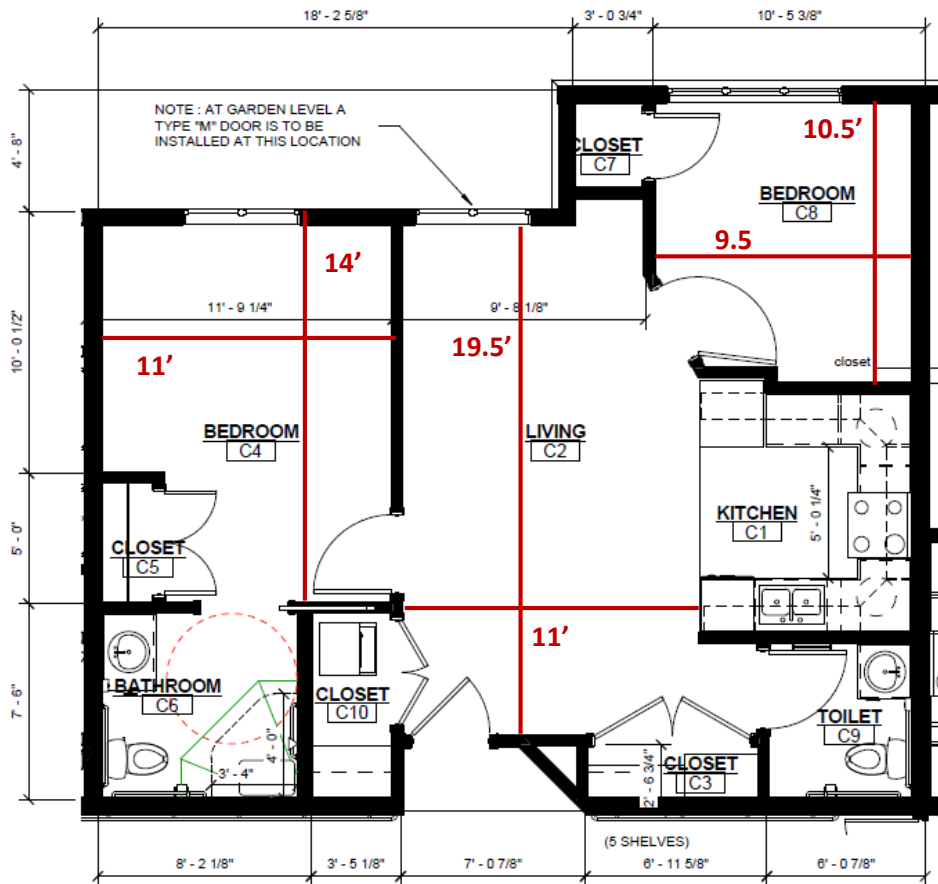

## Yahara River View Styles

- ❖ 1 Bedroom + Den
- ❖ 1.5 Bathrooms
- ❖ 750 Sq. Feet
- ❖ Full Kitchen, Washer & Dryer

Standard Style

Corner Style