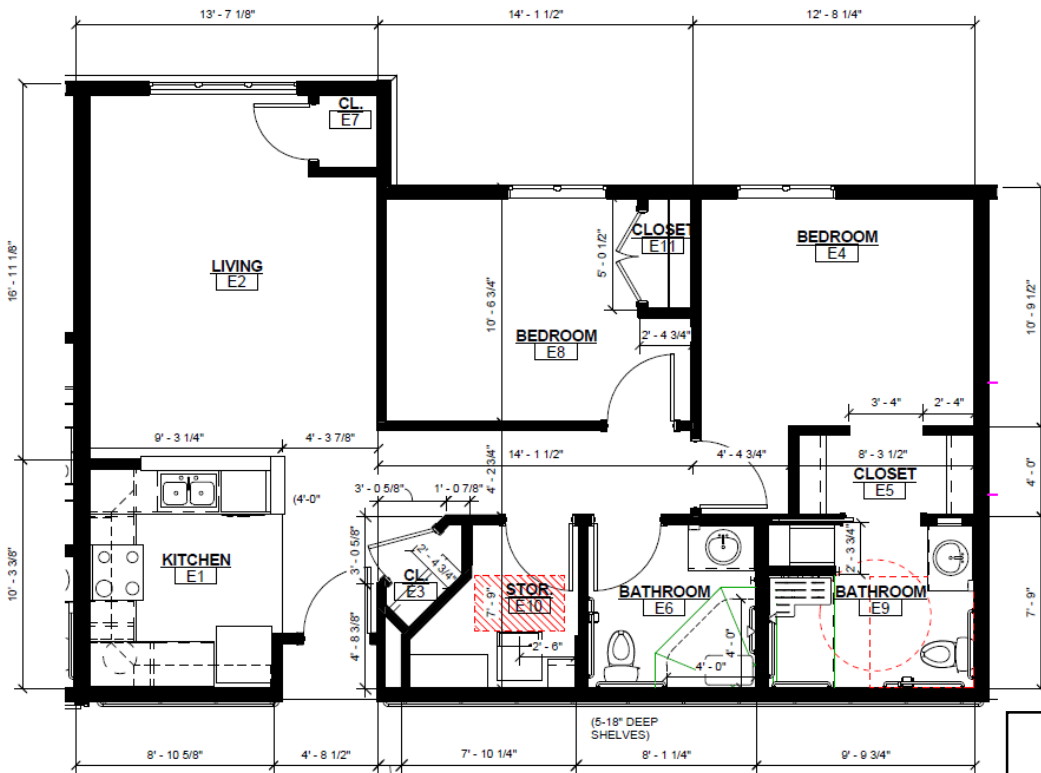

Pine Place Styles

- ❖ 2 bedroom, 2 bathroom Unit
- ❖ 1,110 Sq. Feet
- ❖ Full Kitchen, Washer & Dryer

Style D

Style E

Skaalen Heights

Assisted Living Apartments

950 Ridge Street
Stoughton, WI 53589
P: 608.205.3800