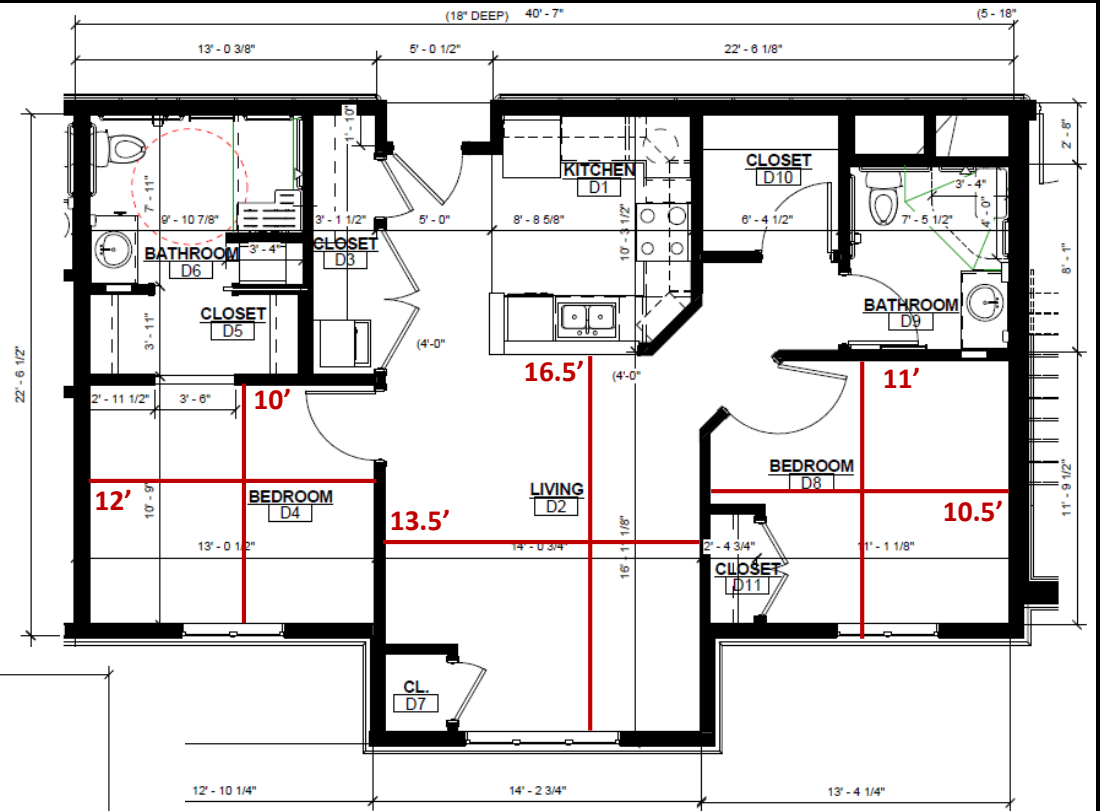

Pine Place Styles

- ❖ 2 bedroom, 2 bathroom Unit
- ❖ 1,110 Sq. Feet
- ❖ Full Kitchen, Washer & Dryer

Style D

Style E

Skaalen Heights

Assisted Living Apartments

950 Ridge Street
Stoughton, WI 53589
P: 608.205.3800