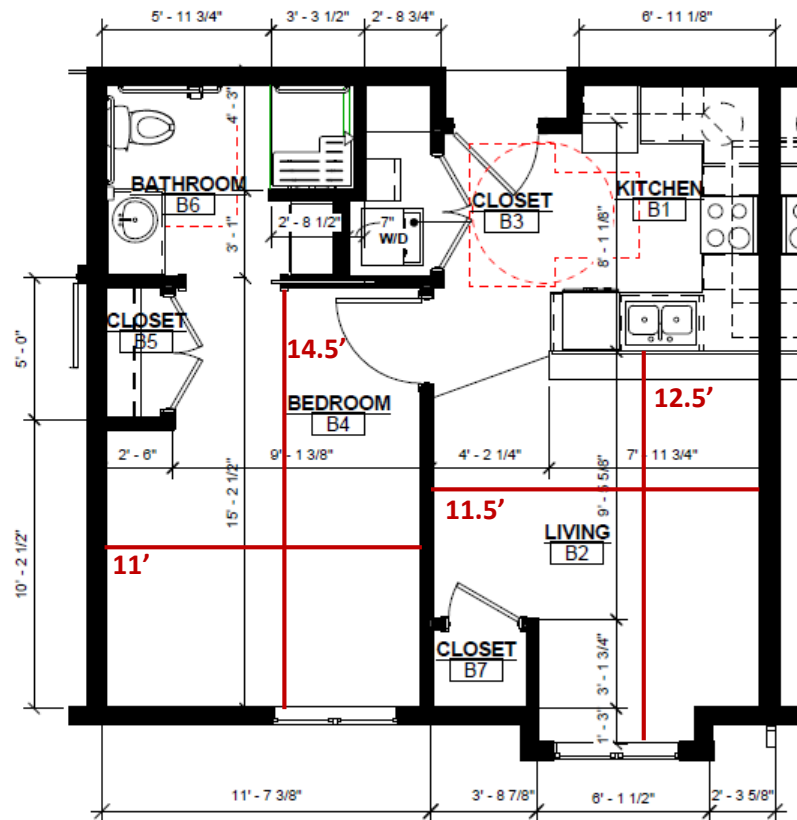

## One Bedroom, One Bathroom Unit

- ❖ 550 Sq. Feet
- ❖ Full Kitchen, Washer & Dryer

Style A

Style B