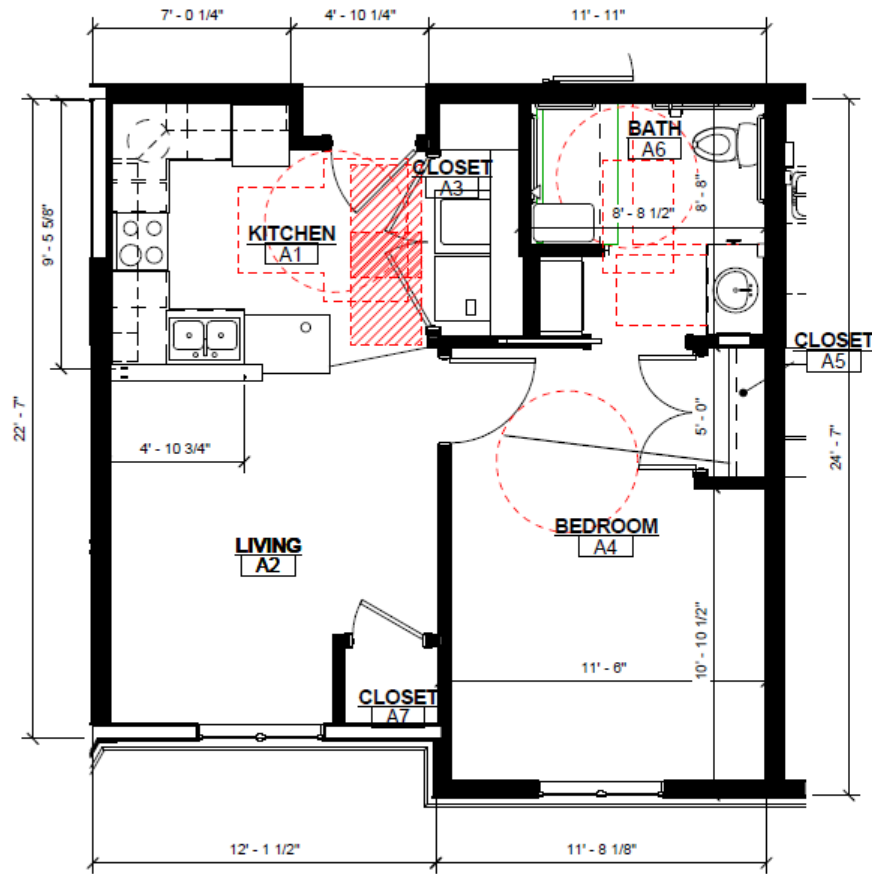

## One Bedroom, One Bathroom Unit

- ❖ 550 Sq. Feet
- ❖ Full Kitchen, Washer & Dryer

Style A

Style B